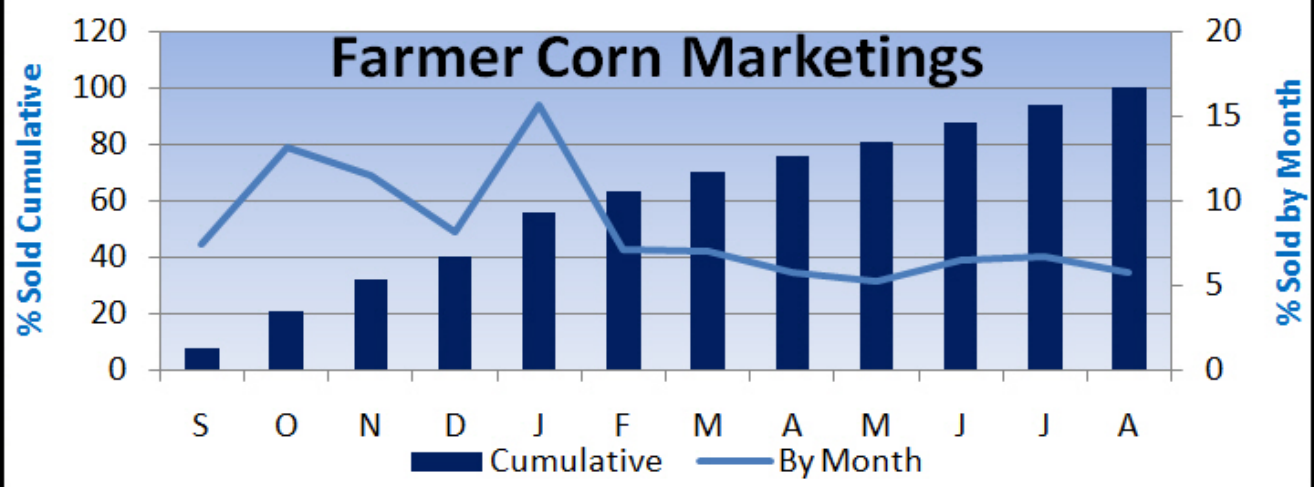

The information contained herein was obtained from sources believed to be reliable, but cannot be guaranteed. FC Stone may have contributed to this report. All examples given are strictly hypothetical and neither the information, nor any opinion expressed, constitutes a solicitation to market commodities or buy or sell futures or options on futures. Past financial performance and results are not indicative of, nor do they guarantee, future performance. Commodity marketing and trading has inherent risks. Trading and/or marketing decisions, as well as any gains or losses thereof, are the sole responsibility of the commodity owner, producer, and or account holder. Minnesota West Ag. Services, LLC, its principals and employees assume no liability for any use of any information contained herein. Reproduction without authorization is forbidden.