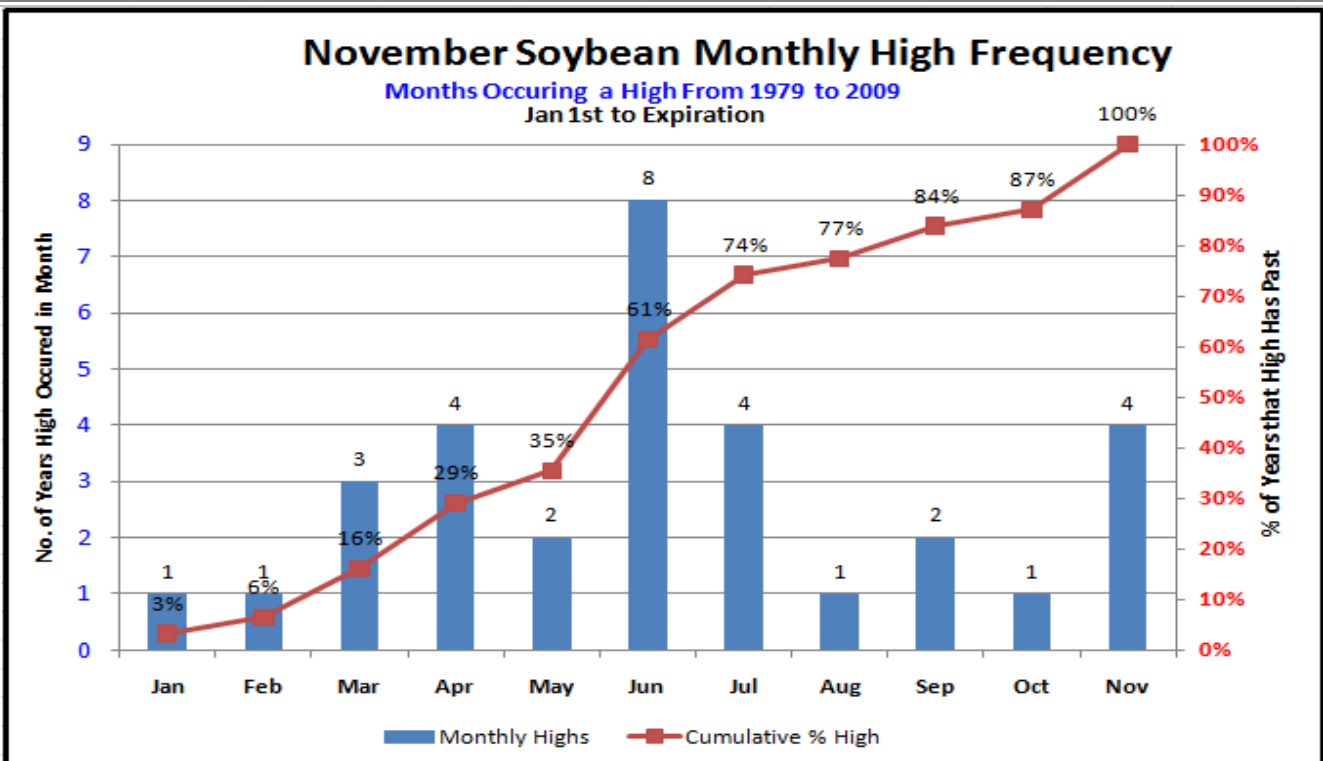

The information contained herein was obtained from sources believed to be reliable, but cannot be guaranteed. FC Stone may have contributed to this report. All examples given are strictly hypothetical and neither the information, nor any opinion expressed, constitutes a solicitation to market commodities or buy or sell futures or options on futures. Past financial performance and results are not indicative of, nor do they guarantee, future performance. Commodity marketing and trading has inherent risks. Trading and/or marketing decisions, as well as any gains or losses thereof, are the sole responsibility of the commodity owner, producer, and or account holder. Minnesota West Ag. Services, LLC, its principals and employees assume no liability for any use of any information contained herein. Reproduction without authorization is forbidden.