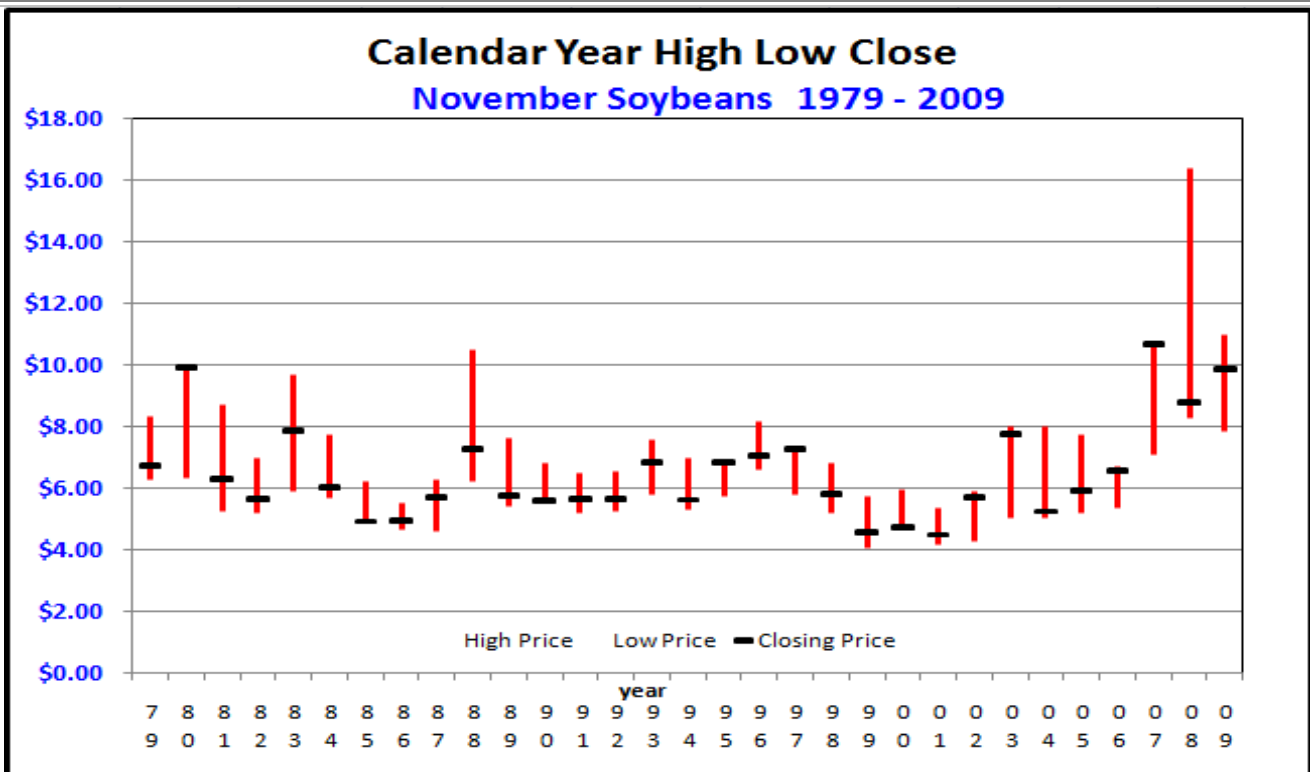

The information contained herein was obtained from sources believed to be reliable, but cannot be guaranteed. FC Stone may have contributed to this report. All examples given are strictly hypothetical and neither the information, nor any opinion expressed, constitutes a solicitation to market commodities or buy or sell futures or options on futures. Past financial performance and results are not indicative of, nor do they guarantee, future performance. Commodity marketing and trading has inherent risks. Trading and/or marketing decisions, as well as any gains or losses thereof, are the sole responsibility of the commodity owner, producer, and or account holder. Minnesota West Ag. Services, LLC, its principals and employees assume no liability for any use of any information contained herein. Reproduction without authorization is forbidden.