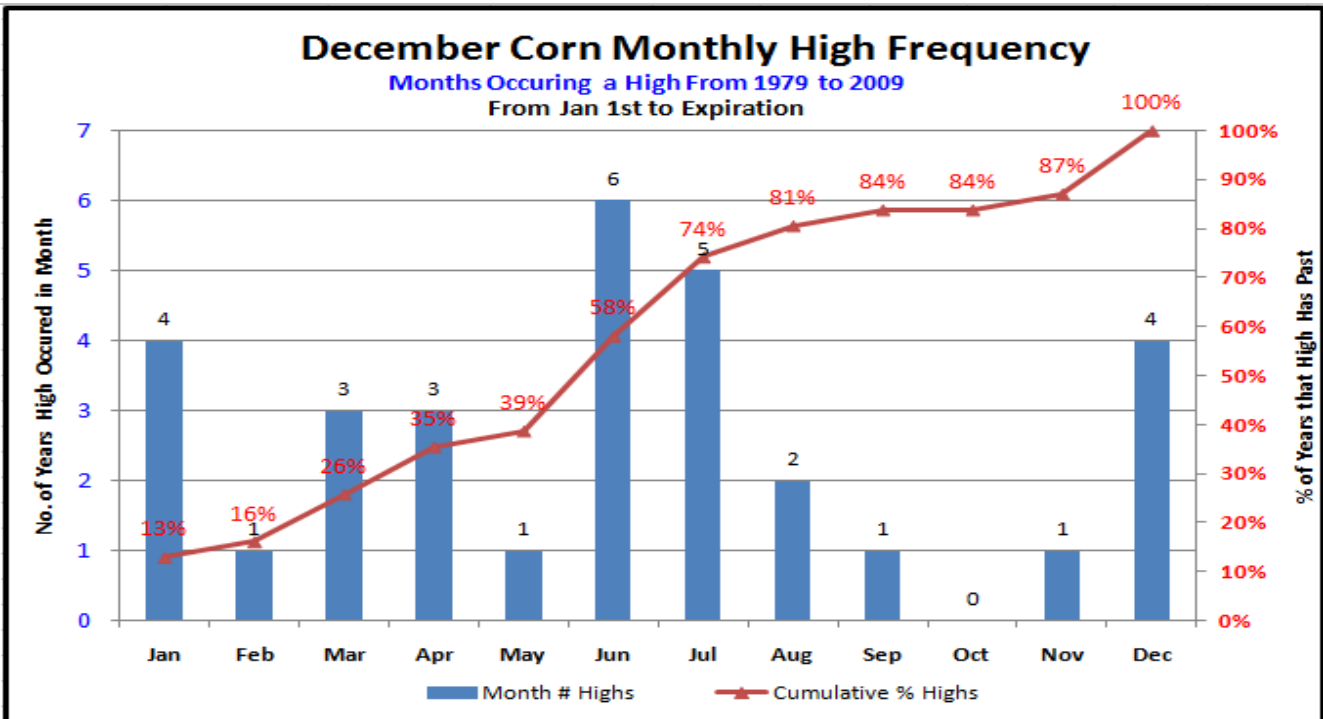

Seasonal Tables

Tuesday, December 22, 2009

The information contained herein was obtained from sources believed to be reliable, but cannot be guaranteed. FC Stone may have contributed to this report. All examples given are strictly hypothetical and neither the information, nor any opinion expressed, constitutes a solicitation to market commodities or buy or sell futures or options on futures. Past financial performance and results are not indicative of, nor do they guarantee, future performance. Commodity marketing and trading has inherent risks. Trading and/or marketing decisions, as well as any gains or losses thereof, are the sole responsibility of the commodity owner, producer, and or account holder. Minnesota West Ag. Services, LLC, its principals and employees assume no liability for any use of any information contained herein. Reproduction without authorization is forbidden.