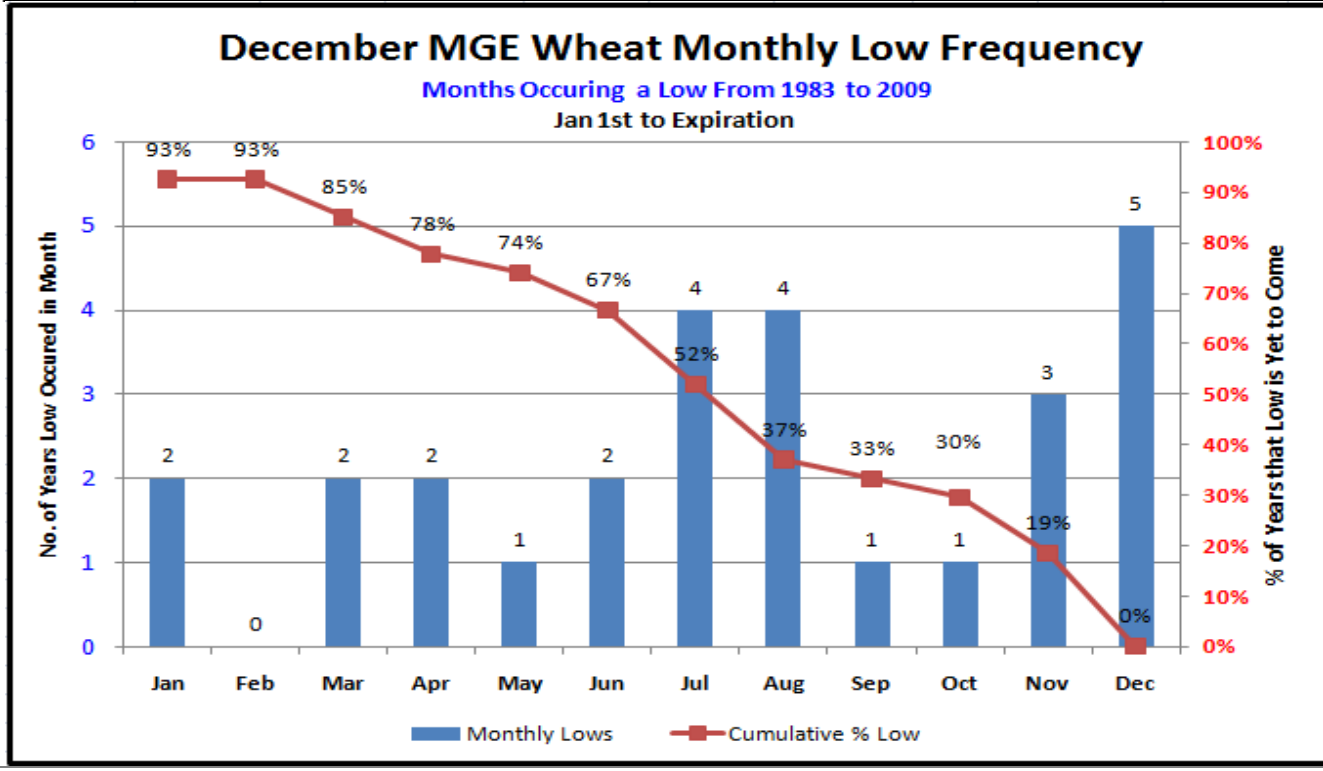

The information contained herein was obtained from sources believed to be reliable, but cannot be guaranteed. FC Stone may have contributed to this report. All examples given are strictly hypothetical and neither the information, nor any opinion expressed, constitutes a solicitation to market commodities or buy or sell futures or options on futures. Past financial performance and results are not indicative of, nor do they guarantee, future performance. Commodity marketing and trading has inherent risks. Trading and/or marketing decisions, as well as any gains or losses thereof, are the sole responsibility of the commodity owner, producer, and or account holder. Minnesota West Ag. Services, LLC, its principals and employees assume no liability for any use of any information contained herein. Reproduction without authorization is forbidden.