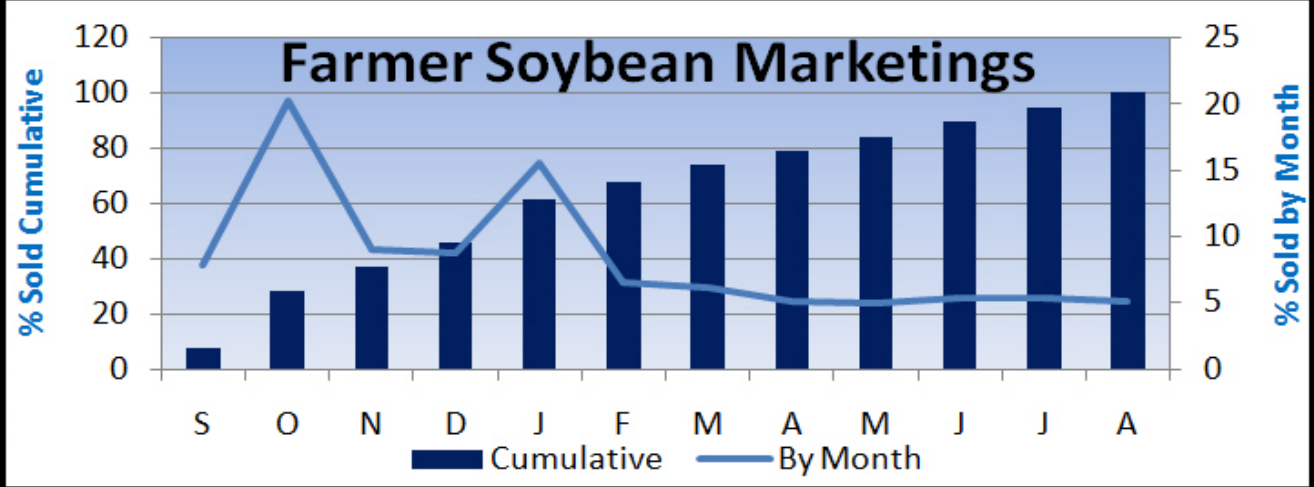

The information contained herein was obtained from sources believed to be reliable, but cannot be guaranteed. FC Stone may have contributed to this report. All examples given are strictly hypothetical and neither the information, nor any opinion expressed, constitutes a solicitation to market commodities or buy or sell futures or options on futures. Past financial performance and results are not indicative of, nor do they guarantee, future performance. Commodity marketing and trading has inherent risks. Trading and/or marketing decisions, as well as any gains or losses thereof, are the sole responsibility of the commodity owner, producer, and or account holder. Minnesota West Ag. Services, LLC, its principals and employees assume no liability for any use of any information contained herein. Reproduction without authorization is forbidden.