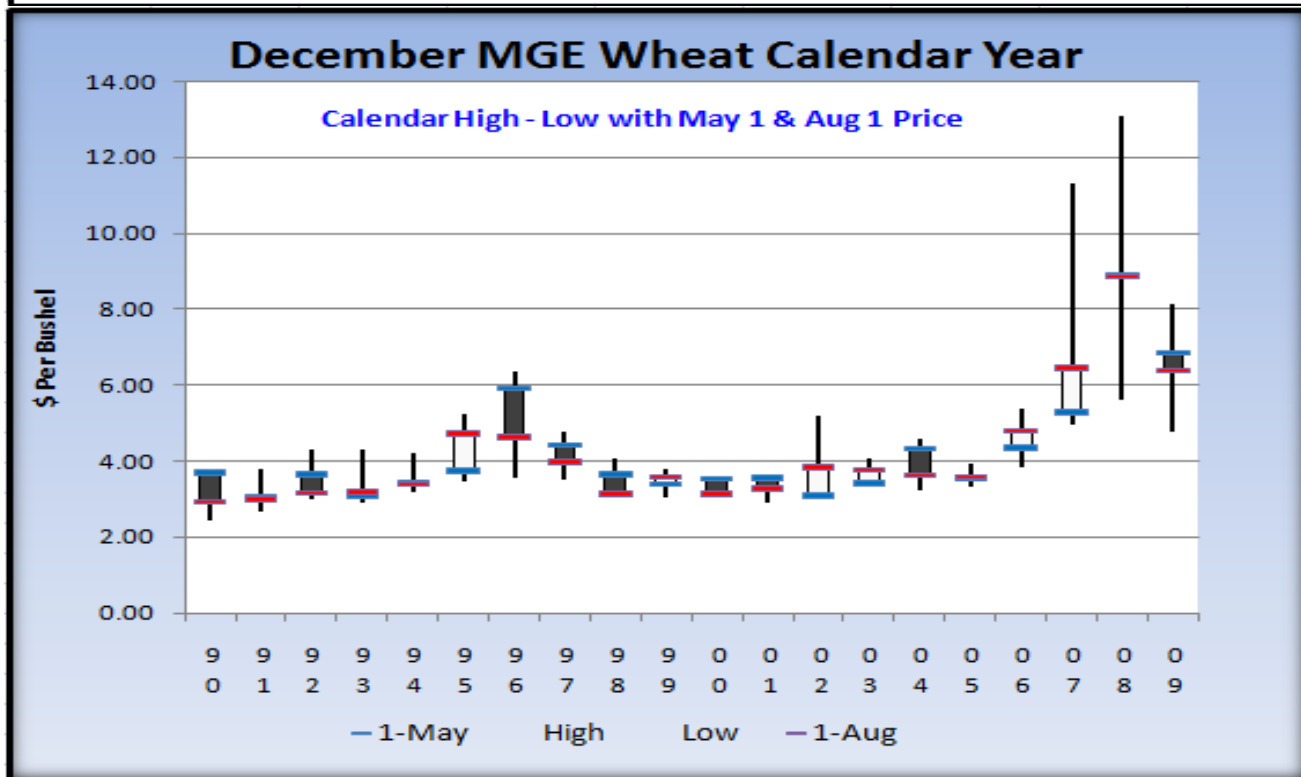

The information contained herein was obtained from sources believed to be reliable, but cannot be guaranteed. FC Stone may have contributed to this report. All examples given are strictly hypothetical and neither the information, nor any opinion expressed, constitutes a solicitation to market commodities or buy or sell futures or options on futures. Past financial performance and results are not indicative of, nor do they guarantee, future performance. Commodity marketing and trading has inherent risks. Trading and/or marketing decisions, as well as any gains or losses thereof, are the sole responsibility of the commodity owner, producer, and or account holder. Minnesota West Ag. Services, LLC, its principals and employees assume no liability for any use of any information contained herein. Reproduction without authorization is forbidden.