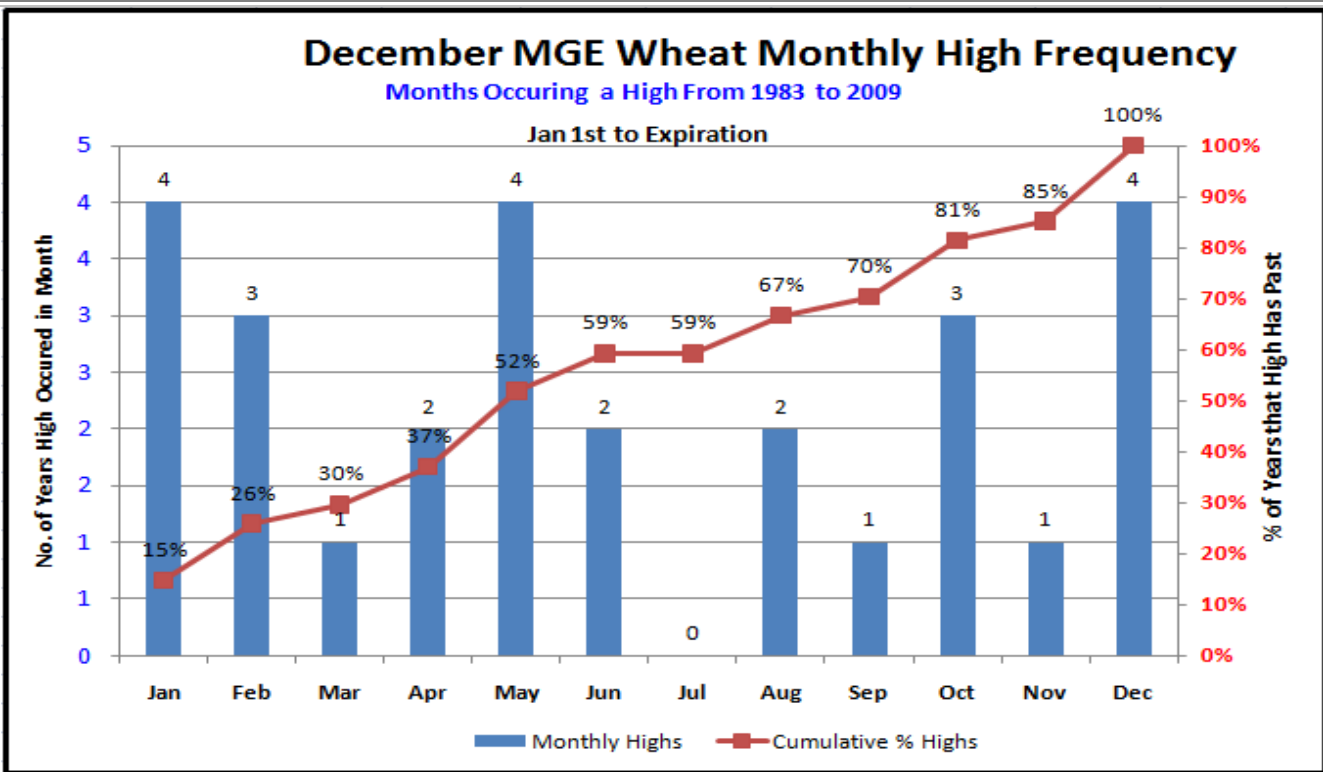

The information contained herein was obtained from sources believed to be reliable, but cannot be guaranteed. FC Stone may have contributed to this report. All examples given are strictly hypothetical and neither the information, nor any opinion expressed, constitutes a solicitation to market commodities or buy or sell futures or options on futures. Past financial performance and results are not indicative of, nor do they guarantee, future performance. Commodity marketing and trading has inherent risks. Trading and/or marketing decisions, as well as any gains or losses thereof, are the sole responsibility of the commodity owner, producer, and or account holder. Minnesota West Ag. Services, LLC, its principals and employees assume no liability for any use of any information contained herein. Reproduction without authorization is forbidden.