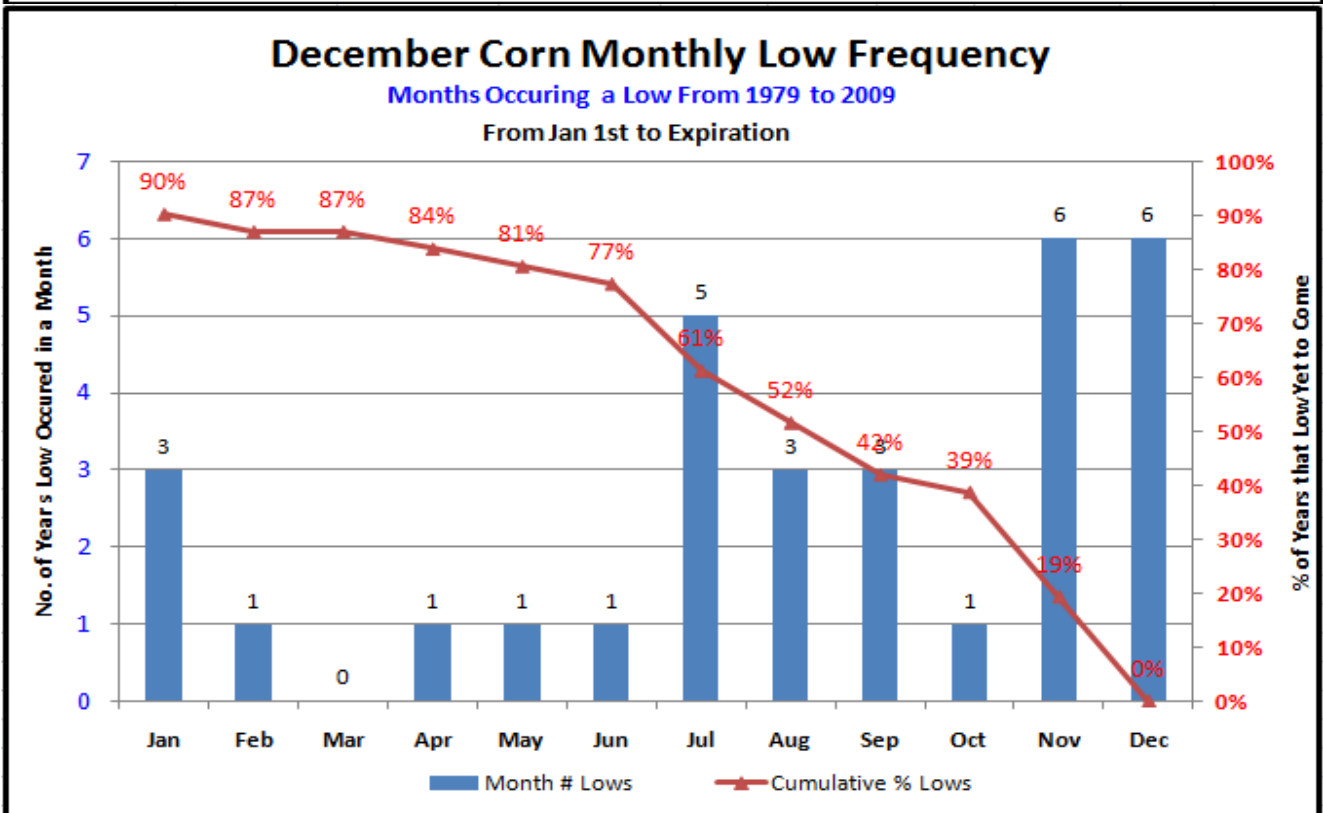

Seasonal Tables

Tuesday, December 22, 2009

The information contained herein was obtained from sources believed to be reliable, but cannot be guaranteed. FC Stone may have contributed to this report. All examples given are strictly hypothetical and neither the information, nor any opinion expressed, constitutes a solicitation to market commodities or buy or sell futures or options on futures. Past financial performance and results are not indicative of, nor do they guarantee, future performance. Commodity marketing and trading has inherent risks. Trading and/or marketing decisions, as well as any gains or losses thereof, are the sole responsibility of the commodity owner, producer, and or account holder. Minnesota West Ag. Services, LLC, its principals and employees assume no liability for any use of any information contained herein. Reproduction without authorization is forbidden.