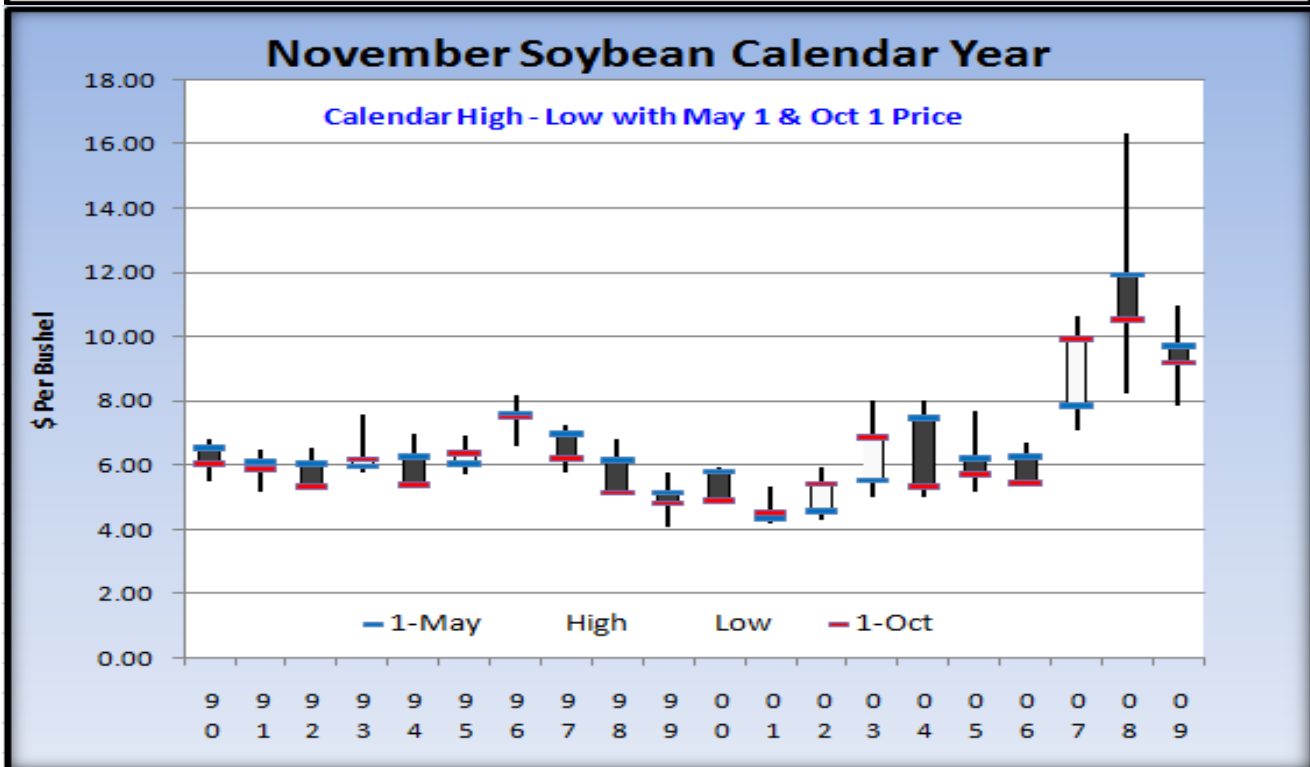

The information contained herein was obtained from sources believed to be reliable, but cannot be guaranteed. FC Stone may have contributed to this report. All examples given are strictly hypothetical and neither the information, nor any opinion expressed, constitutes a solicitation to market commodities or buy or sell futures or options on futures. Past financial performance and results are not indicative of, nor do they guarantee, future performance. Commodity marketing and trading has inherent risks. Trading and/or marketing decisions, as well as any gains or losses thereof, are the sole responsibility of the commodity owner, producer, and or account holder. Minnesota West Ag. Services, LLC, its principals and employees assume no liability for any use of any information contained herein. Reproduction without authorization is forbidden.