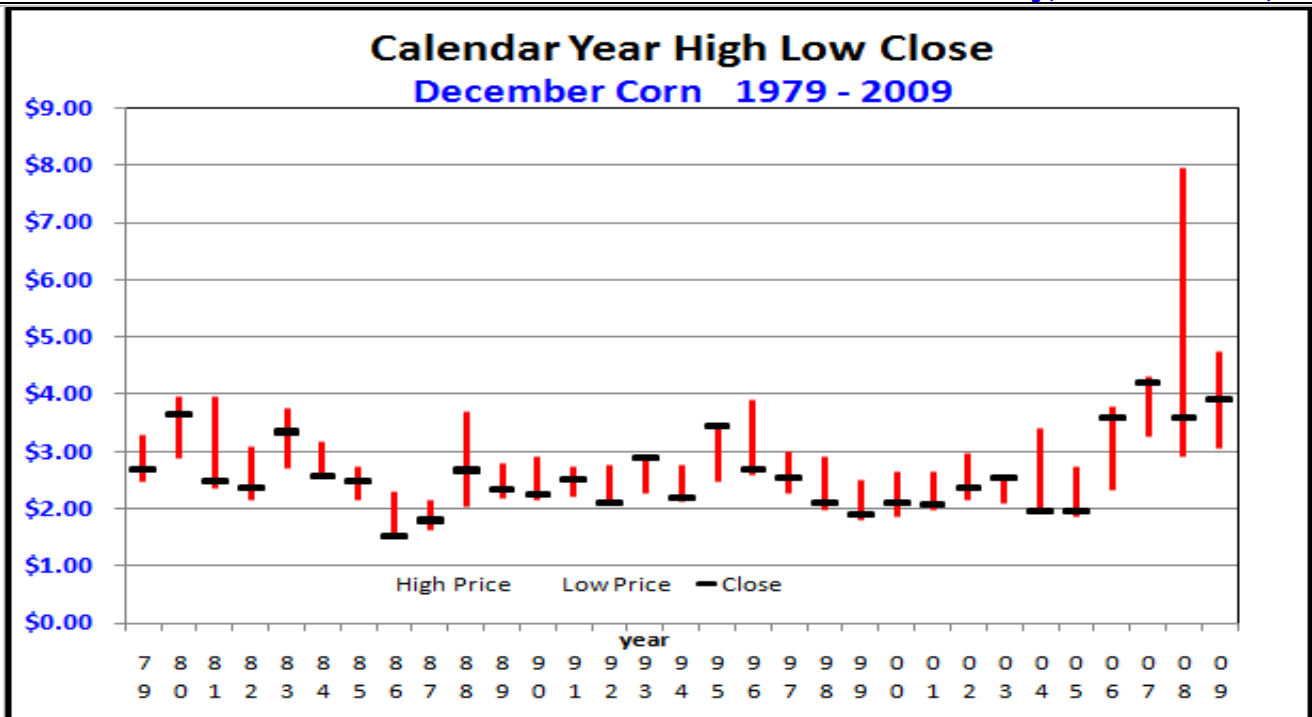

Seasonal Tables

Tuesday, December 22, 2009

The information contained herein was obtained from sources believed to be reliable, but cannot be guaranteed. FC Stone may have contributed to this report. All examples given are strictly hypothetical and neither the information, nor any opinion expressed, constitutes a solicitation to market commodities or buy or sell futures or options on futures. Past financial performance and results are not indicative of, nor do they guarantee, future performance. Commodity marketing and trading has inherent risks. Trading and/or marketing decisions, as well as any gains or losses thereof, are the sole responsibility of the commodity owner, producer, and or account holder. Minnesota West Ag. Services, LLC, its principals and employees assume no liability for any use of any information contained herein. Reproduction without authorization is forbidden.