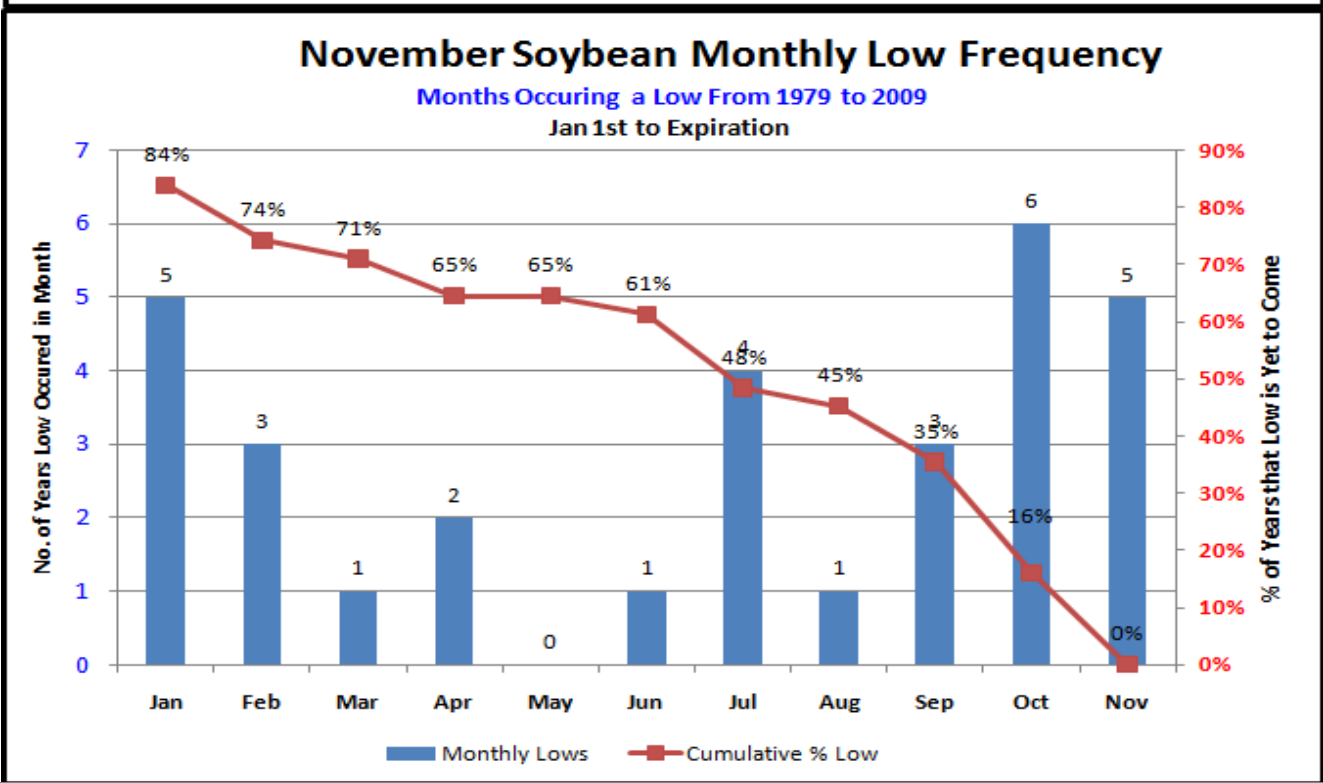

The information contained herein was obtained from sources believed to be reliable, but cannot be guaranteed. FC Stone may have contributed to this report. All examples given are strictly hypothetical and neither the information, nor any opinion expressed, constitutes a solicitation to market commodities or buy or sell futures or options on futures. Past financial performance and results are not indicative of, nor do they guarantee, future performance. Commodity marketing and trading has inherent risks. Trading and/or marketing decisions, as well as any gains or losses thereof, are the sole responsibility of the commodity owner, producer, and or account holder. Minnesota West Ag. Services, LLC, its principals and employees assume no liability for any use of any information contained herein. Reproduction without authorization is forbidden.