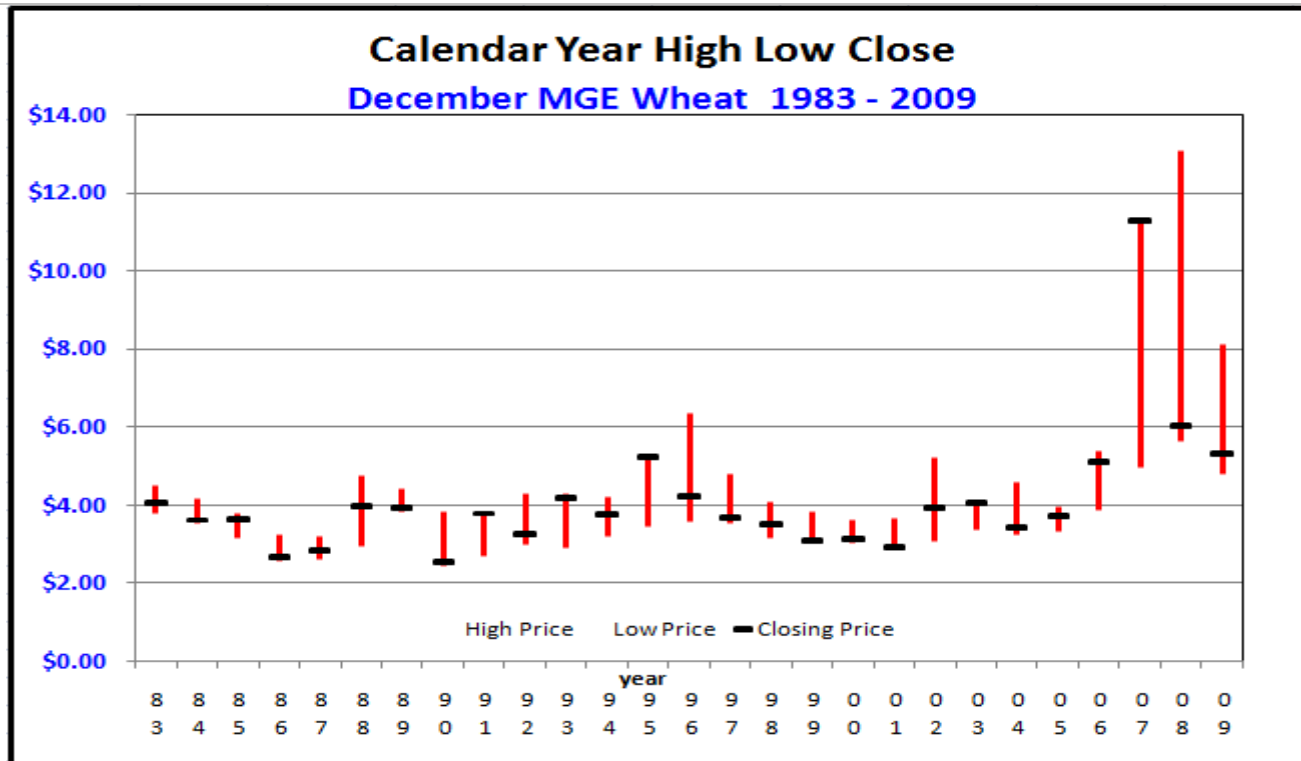

The information contained herein was obtained from sources believed to be reliable, but cannot be guaranteed. FC Stone may have contributed to this report. All examples given are strictly hypothetical and neither the information, nor any opinion expressed, constitutes a solicitation to market commodities or buy or sell futures or options on futures. Past financial performance and results are not indicative of, nor do they guarantee, future performance. Commodity marketing and trading has inherent risks. Trading and/or marketing decisions, as well as any gains or losses thereof, are the sole responsibility of the commodity owner, producer, and or account holder. Minnesota West Ag. Services, LLC, its principals and employees assume no liability for any use of any information contained herein. Reproduction without authorization is forbidden.