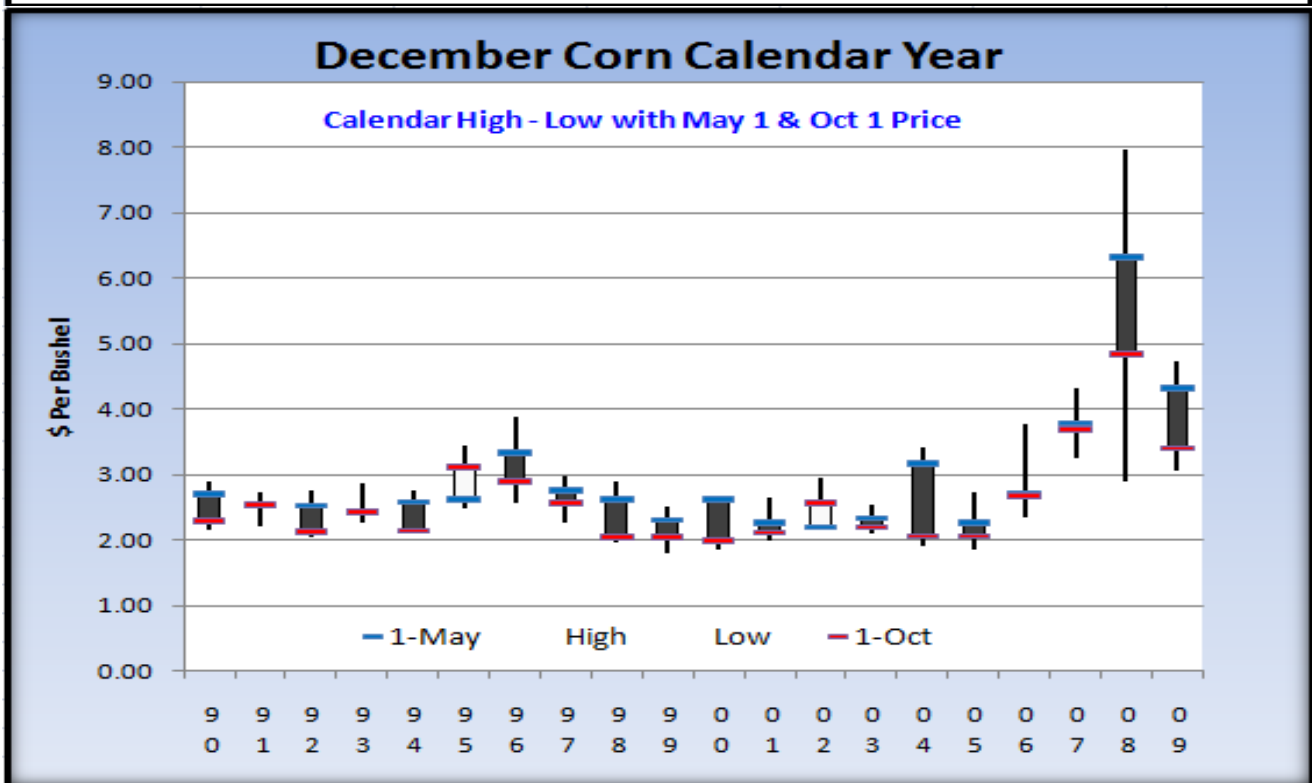

Seasonal Tables

Tuesday, December 22, 2009

The information contained herein was obtained from sources believed to be reliable, but cannot be guaranteed. FC Stone may have contributed to this report. All examples given are strictly hypothetical and neither the information, nor any opinion expressed, constitutes a solicitation to market commodities or buy or sell futures or options on futures. Past financial performance and results are not indicative of, nor do they guarantee, future performance. Commodity marketing and trading has inherent risks. Trading and/or marketing decisions, as well as any gains or losses thereof, are the sole responsibility of the commodity owner, producer, and or account holder. Minnesota West Ag. Services, LLC, its principals and employees assume no liability for any use of any information contained herein. Reproduction without authorization is forbidden.