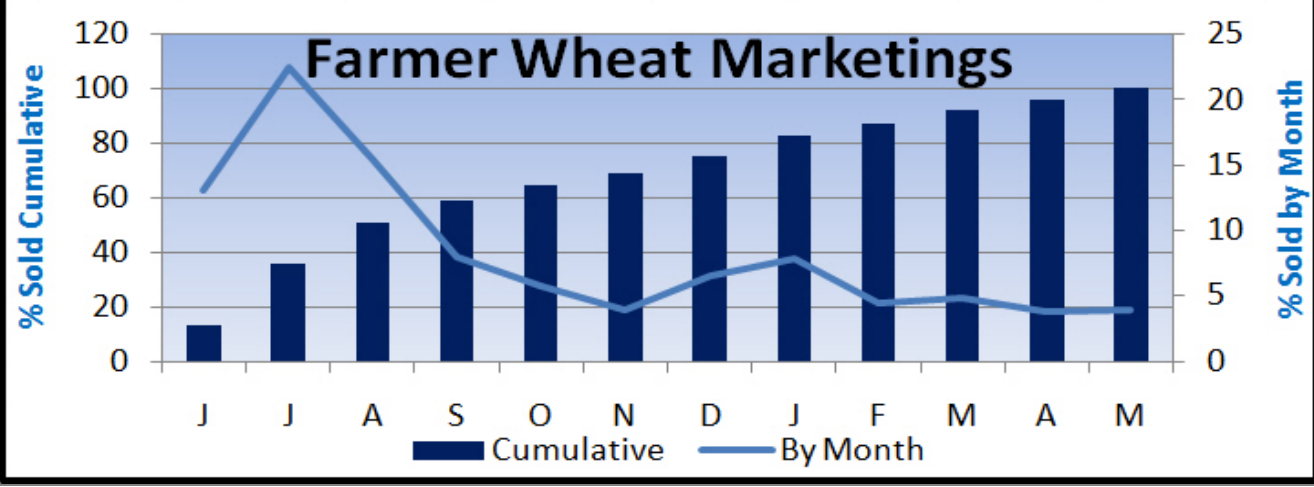

The information contained herein was obtained from sources believed to be reliable, but cannot be guaranteed. FC Stone may have contributed to this report. All examples given are strictly hypothetical and neither the information, nor any opinion expressed, constitutes a solicitation to market commodities or buy or sell futures or options on futures. Past financial performance and results are not indicative of, nor do they guarantee, future performance. Commodity marketing and trading has inherent risks. Trading and/or marketing decisions, as well as any gains or losses thereof, are the sole responsibility of the commodity owner, producer, and or account holder. Minnesota West Ag. Services, LLC, its principals and employees assume no liability for any use of any information contained herein. Reproduction without authorization is forbidden.